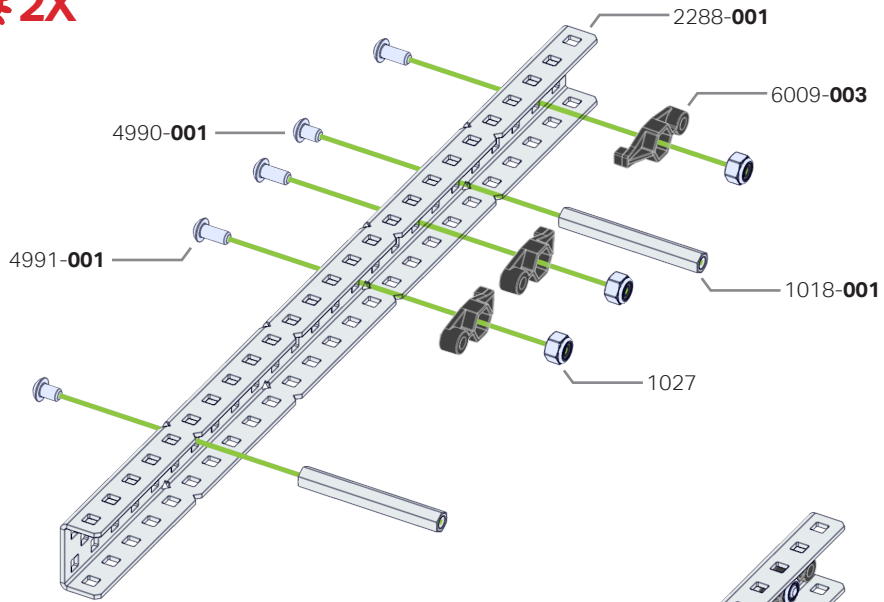

4x 4990-001

6x 4991-001

6x 1027

6x 6009-003

4x 1018-001

2x 2288-001

8x 4991-001

4x 4840